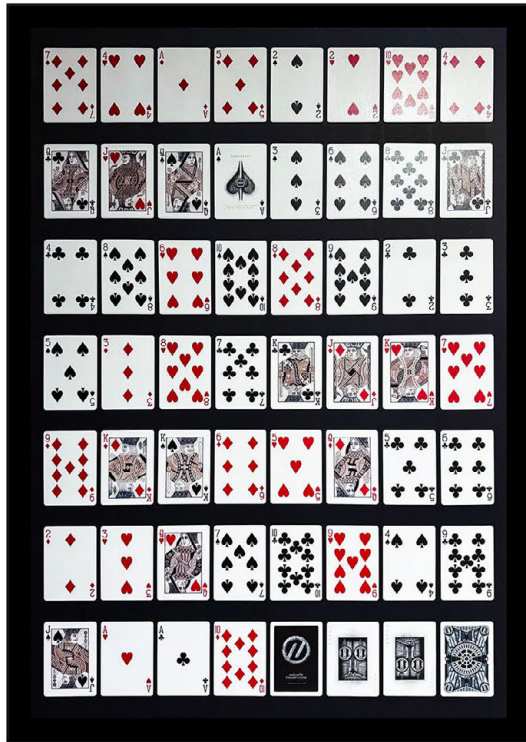

INDUSTRIAL STEEL

Desaturated
2026; Inimitable '26 #10

MIXED-MEDIA; PREMIUM CARD ASSEMBLAGE;
A1; RIGID FOAM PANEL; EDITION 1 of 1

59.4 x 84.1 cm w/o frame