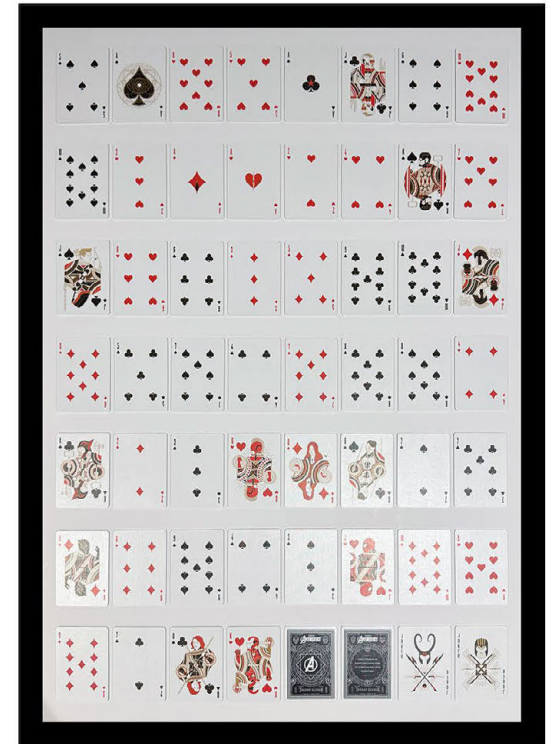

59.4 x 84.1 cm w/o frame

VINTAGE

New History
2026; Inimitable '26 #05

MIXED-MEDIA; PREMIUM CARD ASSEMBLAGE;
A1; RIGID FOAM PANEL; EDITION 1 of 1

59.4 x 84.1 cm w/o frame

AVENGERS

Time to Assemble - Release Anniversary
2026; Inimitable '26 #01

MIXED-MEDIA; PREMIUM CARD ASSEMBLAGE;
A1; RIGID FOAM PANEL; EDITION 1 of 1

59.4 x 84.1 cm w/o frame

NEW MOON

Stargazer
2026; Inimitable '26 #05

MIXED-MEDIA; PREMIUM CARD ASSEMBLAGE;
A1; RIGID FOAM PANEL; EDITION 1 of 1