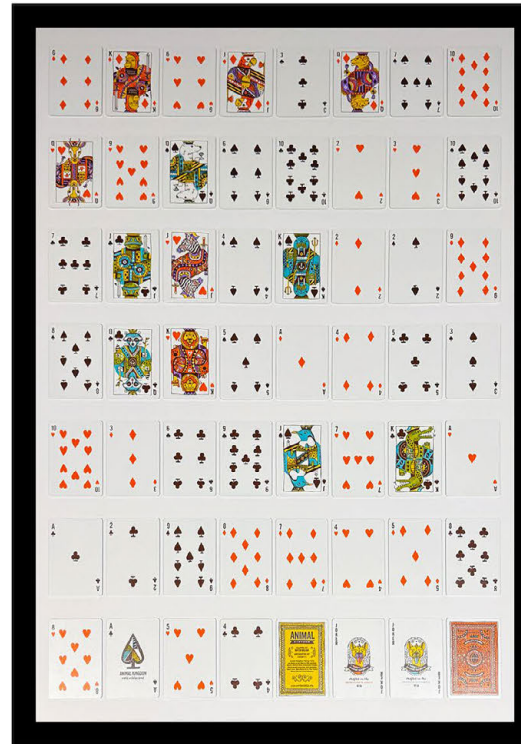

Drawing on the immense mathematics of 52! permutations, he creates bold, textured artworks that celebrate both chaos and order. Each piece is completely original and exists in only one version in the entire world.

Inimitable by Design. Unrepeatable by Nature.

Inimitable '26
series

CYBER CITY

Teal & Pink Neon
2026; Inimitable '26 #02

MIXED-MEDIA; PREMIUM CARD ASSEMBLAGE;
A1; RIGID FOAM PANEL; EDITION 1 of 1

59.4 x 84.1 cm w/o frame

ANIMAL KINGDOM

World Wildlife Fund
2026; Inimitable '26 #04

MIXED-MEDIA; PREMIUM CARD ASSEMBLAGE;
A1; RIGID FOAM PANEL; EDITION 1 of 1

59.4 x 84.1 cm w/o frame

BOURBON

808 Proof Whiskey
2026; Inimitable '26 #03