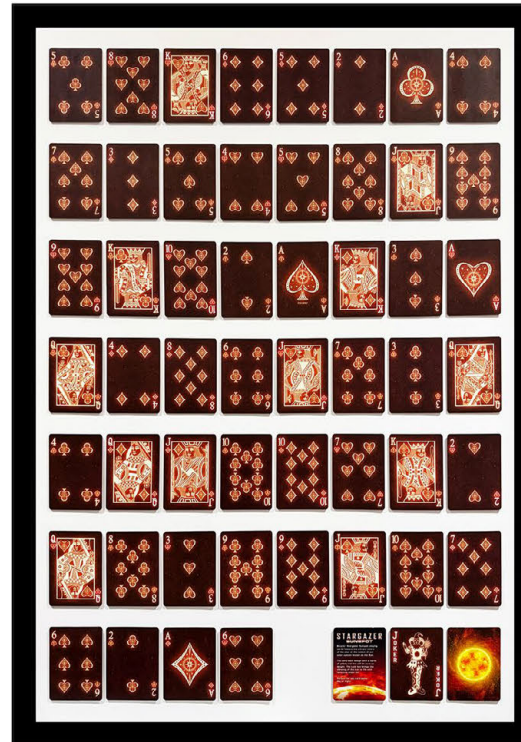

SUNSPOT

Stargazer
2026; Inimitable '26 #08

MIXED-MEDIA; PREMIUM CARD ASSEMBLAGE;
A1; RIGID FOAM PANEL; EDITION 1 of 1

59.4 x 84.1 cm w/o frame