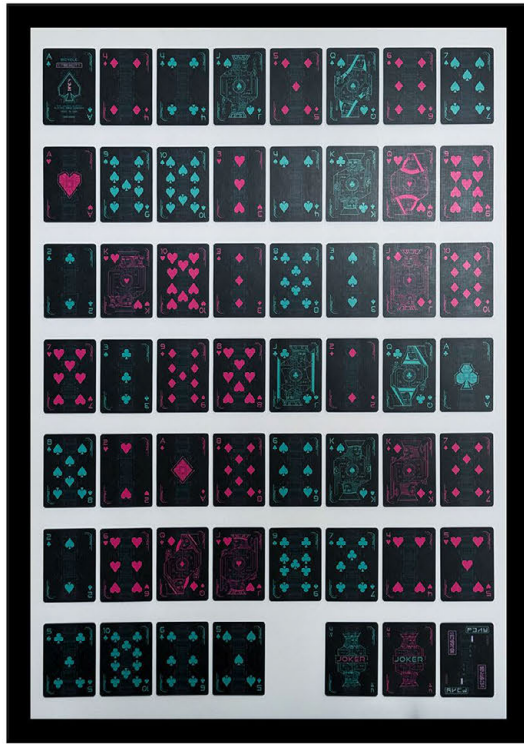

MICHAL MARKOWSKI

MIXED-MEDIA ;
PREMIUM CARD ASSEMBLAGE ;
A1; RIDGET FOAM PANELS ;
ALL EDITION 1 of 1 ;

Michal Markowski is a West London-based artist fascinated by mathematics, chaos, and chance.

His work explores the invisible patterns hidden in randomness. He takes a premium deck of playing cards, shuffles it thoroughly while recording the process to prove the authenticity of the unique outcome, and meticulously hand-assembles every card onto A1 canvas — permanently freezing one unrepeatable moment in time.

Drawing on the immense mathematics of 52! permutations, he creates bold, textured artworks that celebrate both chaos and order. Each piece is completely original and exists in only one version in the entire world.

Inimitable by Design. Unrepeatable by Nature.

Inimitable '26
series

CYBER CITY

Teal & Pink Neon
2026; Inimitable '26 #02

MIXED-MEDIA; PREMIUM CARD ASSEMBLAGE;
A1; RIGID FOAM PANEL; EDITION 1 of 1

59.4 x 84.1 cm w/o frame