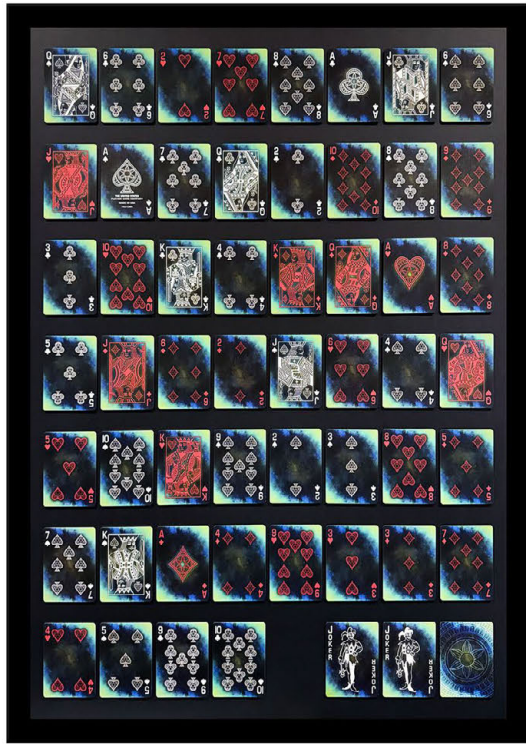

OBSERVATORY

Stargazer
2026; Inimitable '26 #07

MIXED-MEDIA; PREMIUM CARD ASSEMBLAGE;
A1; RIGID FOAM PANEL; EDITION 1 of 1

59.4 x 84.1 cm w/o frame