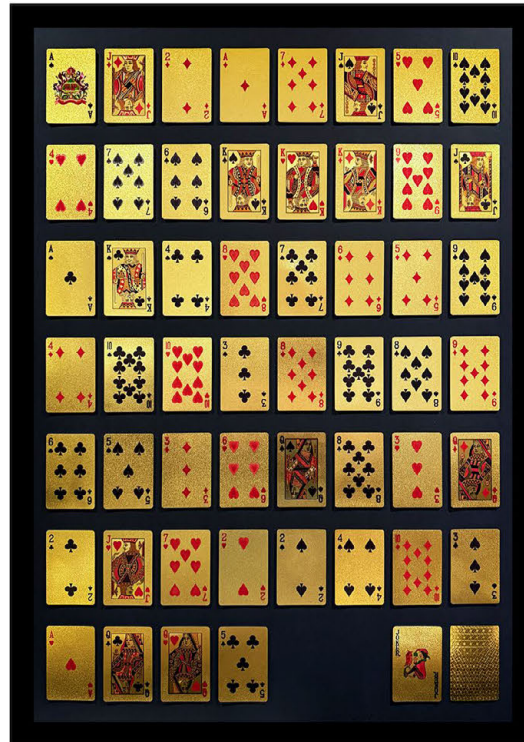

BLACK GOLD

Gold Reflection
2026; Inimitable '26 #11

MIXED-MEDIA; PREMIUM CARD ASSEMBLAGE;
A1; RIGID FOAM PANEL; EDITION 1 of 1

59.4 x 84.1 cm w/o frame