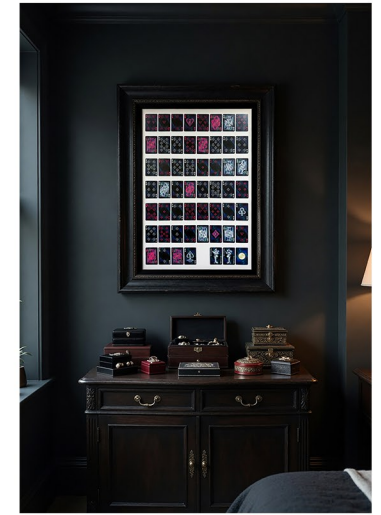

**NEW MOON:** Stargazer series, this piece explores the contrast between bright white and soft red-pink tones against deep, dark cards. The dark background evokes the clear, unpolluted night sky visible during a new moon, when the stars shine at their brightest.

Michał Markowski is a West London-based artist fascinated by mathematics, chaos, and chance.

His work explores the invisible patterns hidden in randomness. He takes a premium deck of playing cards, shuffles it thoroughly while recording the process to prove the authenticity of the unique outcome, and meticulously hand-assembles every card onto A1 canvas — permanently freezing one unrepeatably moment in time.

Drawing on the immense mathematics of  $52!$  permutations, he creates bold, textured artworks that celebrate both chaos and order. Each piece is completely original and exists in only one version in the entire world.