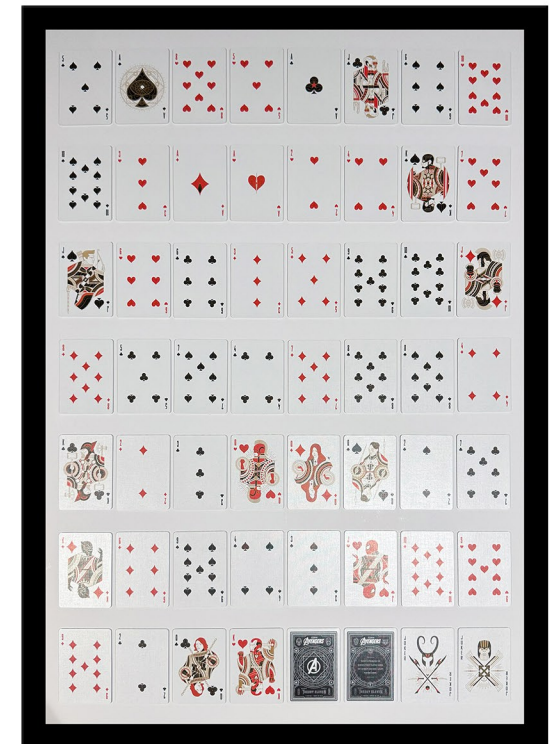

Drawing on the immense mathematics of $52!$ permutations, he creates bold, textured artworks that celebrate both chaos and order. Each piece is completely original and exists in only one version in the entire world.

59.4 x 84.1 cm w/o frame

VINTAGE

New History
2026; Inimitable '26 #05

MIXED-MEDIA; PREMIUM CARD ASSEMBLAGE;
A1; RIDGET FOAM PANEL; EDITION 1 of 1

59.4 x 84.1 cm w/o frame

AVENGERS

Time to Assemble - Release Anniversary
2026; Inimitable '26 #01

MIXED-MEDIA; PREMIUM CARD ASSEMBLAGE;
A1; RIDGET FOAM PANEL; EDITION 1 of 1

59.4 x 84.1 cm w/o frame

*One Shuffle.
One Moment. Forever Unique.*

Mathematically
Unattainable to Replicate.

52! possible permutations — a number greater than the atoms in the observable universe