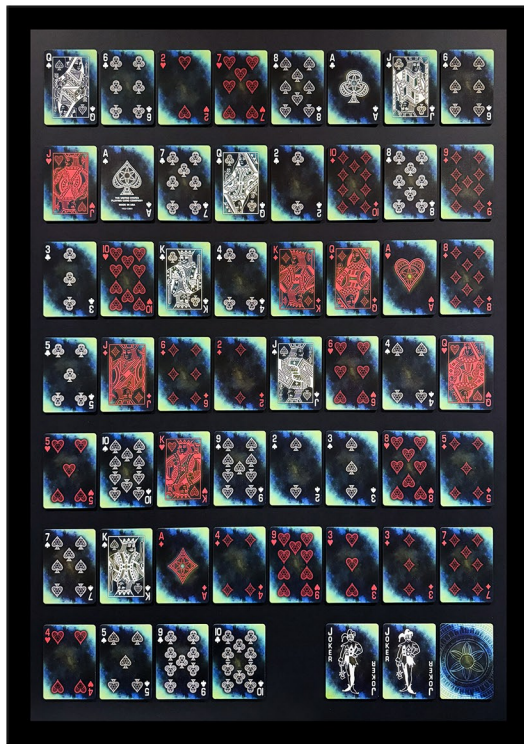

OBSERVATORY

Stargazer
2026; Inimitable '26 #07

MIXED-MEDIA; PREMIUM CARD ASSEMBLAGE;
A1; RIDGET FOAM PANEL; EDITION 1 of 1

59.4 x 84.1 cm w/o frame