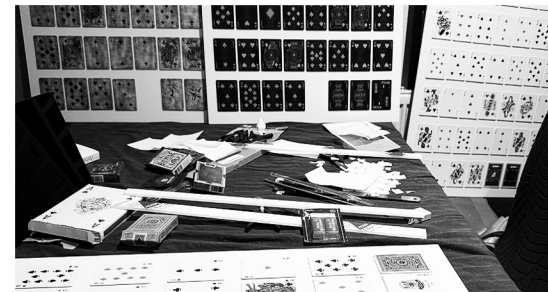

Mathematically
Unattainable to Replicate.