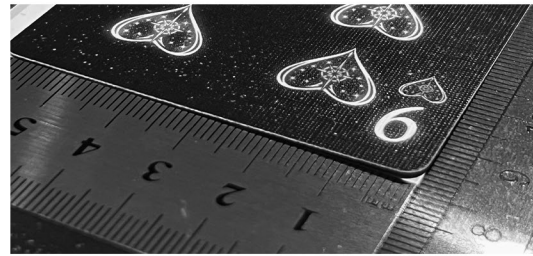

Mathematically
Unattainable to Replicate.