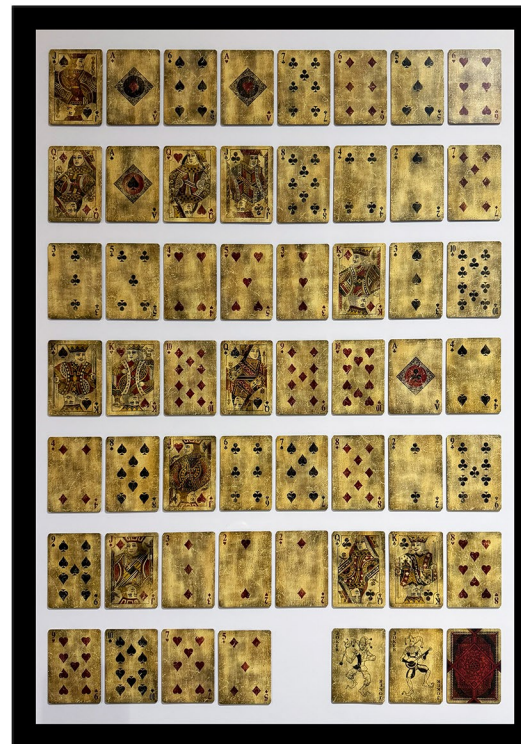

VINTAGE

New History
2026; Inimitable '26 #05

MIXED-MEDIA; PREMIUM CARD ASSEMBLAGE;
A1; RIDGET FOAM PANEL; EDITION 1 of 1

59.4 x 84.1 cm w/o frame