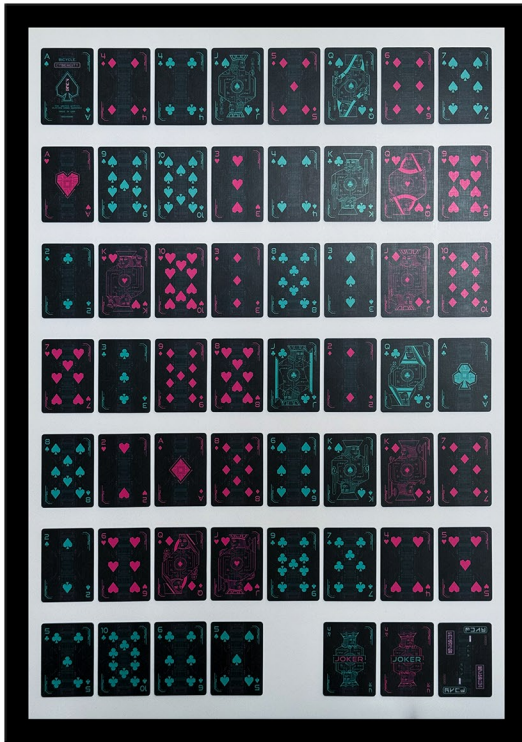

MICHAL MARKOWSKI

MIXED-MEDIA ;
PREMIUM CARD ASSEMBLAGE ;
A1; RIDGET FOAM PANELS ;
ALL EDITION 1 of 1 ;

Michal Markowski is a West London-based artist fascinated by mathematics, chaos, and chance.

His work explores the invisible patterns hidden in randomness. He takes a premium deck of playing cards, shuffles it thoroughly while recording the process to prove the authenticity of the unique outcome, and meticulously hand-assembles every card onto A1 canvas — permanently freezing one unrepeatable moment in time.

Drawing on the immense mathematics of $52!$ permutations, he creates bold, textured artworks that celebrate both chaos and order. Each piece is completely original and exists in only one version in the entire world.

Inimitable by Design. Unrepeatable by Nature.

Inimitable '26
collection

CYBER CITY

Teal & Pink Neon
2026; Inimitable '26 #02

MIXED-MEDIA; PREMIUM CARD ASSEMBLAGE;
A1; RIDGET FOAM PANEL; EDITION 1 of 1

59.4 x 84.1 cm w/o frame

This brochure features six pieces from the larger Inimitable '26 collection, which is currently in progress.
Each artwork captures a singular, mathematically unrepeatably shuffle, frozen in time.

please visit deckofart.com for more details.