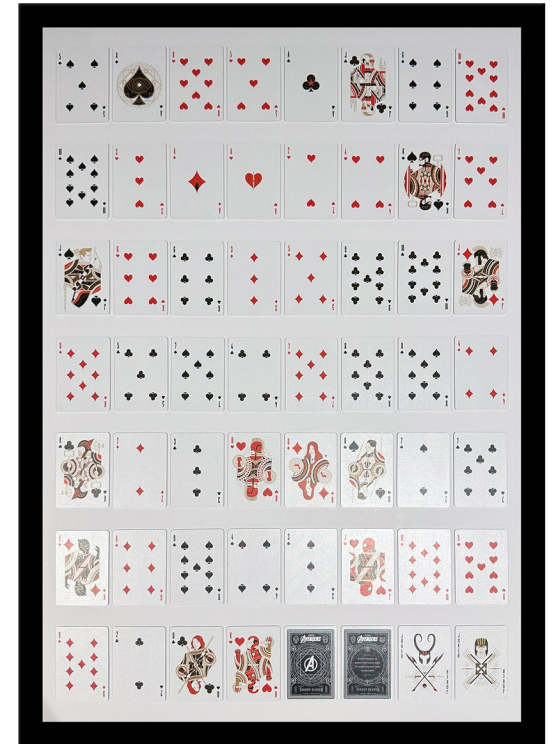

59.4 x 84.1 cm w/o frame

VINTAGE

New History
2026; Inimitable '26 #05

MIXED-MEDIA; PREMIUM CARD ASSEMBLAGE;
A1; RIDGET FOAM PANEL; EDITION 1 of 1

59.4 x 84.1 cm w/o frame

AVENGERS

Time to Assemble - Release Anniversary
2026; Inimitable '26 #01

MIXED-MEDIA; PREMIUM CARD ASSEMBLAGE;
A1; RIDGET FOAM PANEL; EDITION 1 of 1

59.4 x 84.1 cm w/o frame

NEW MOON

Stargazer
2026; Inimitable '26 #05

MIXED-MEDIA; PREMIUM CARD ASSEMBLAGE;
A1; RIDGET FOAM PANEL; EDITION 1 of 1