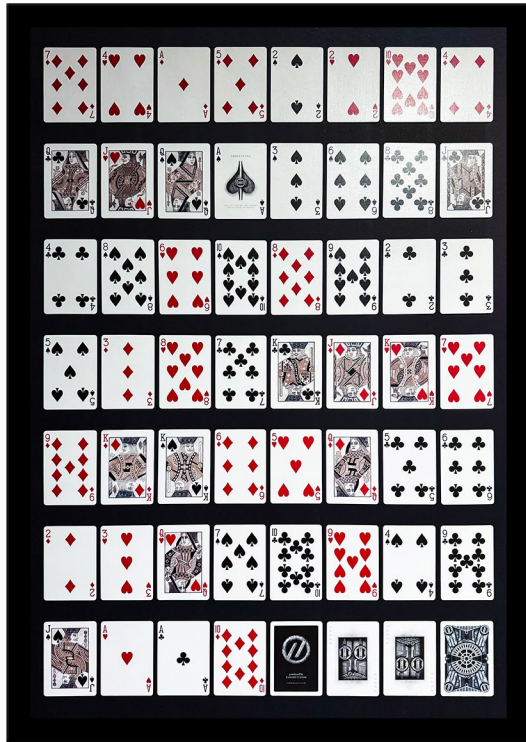

INDUSTRIAL STEEL

Desaturated
2026; Inimitable '26 #10

MIXED-MEDIA; PREMIUM CARD ASSEMBLAGE;
A1; RIDGET FOAM PANEL; EDITION 1 of 1

59.4 x 84.1 cm w/o frame