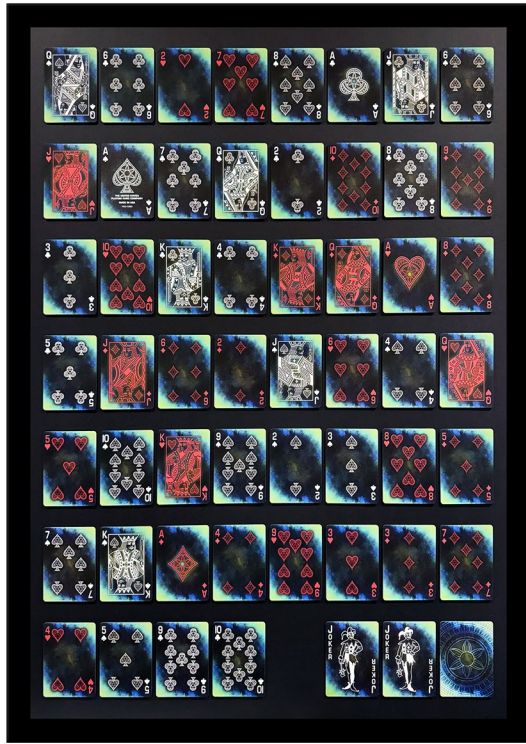

OBSERVATORY

Stargazer
2026; Inimitable '26 #07

MIXED-MEDIA; PREMIUM CARD ASSEMBLAGE;
A1; RIDGET FOAM PANEL; EDITION 1 of 1

59.4 x 84.1 cm w/o frame