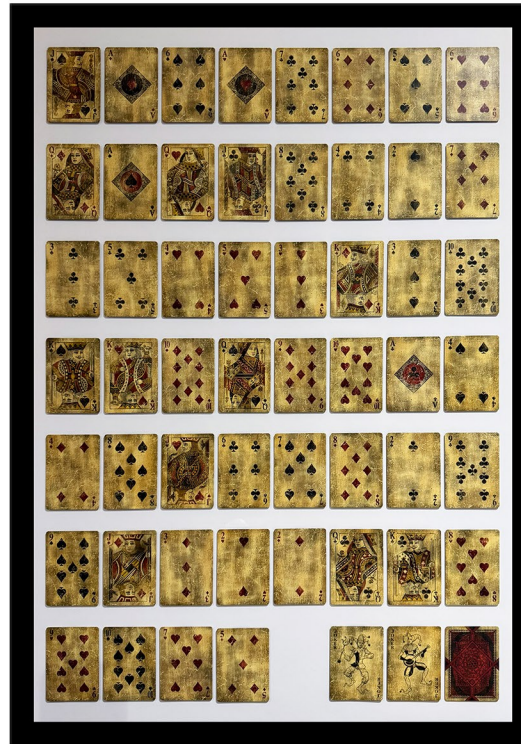

59.4 x 84.1 cm w/o frame

VINTAGE

New History
2026; Inimitable '26 #05

MIXED-MEDIA; PREMIUM CARD ASSEMBLAGE;
A1; RIDGET FOAM PANEL; EDITION 1 of 1

59.4 x 84.1 cm w/o frame

AVENGERS

Time to Assemble - Release Anniversary
2026; Inimitable '26 #01