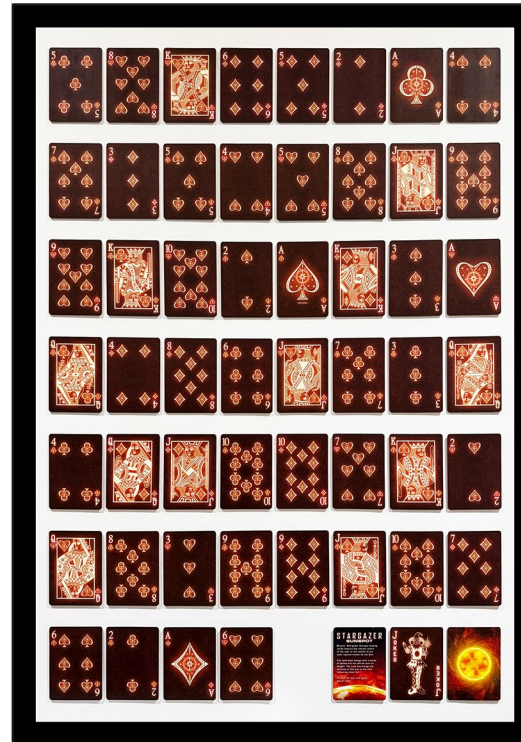

SUNSPOT

Stargazer
2026; Inimitable '26 #08

MIXED-MEDIA; PREMIUM CARD ASSEMBLAGE;
A1; RIDGET FOAM PANEL; EDITION 1 of 1

59.4 x 84.1 cm w/o frame