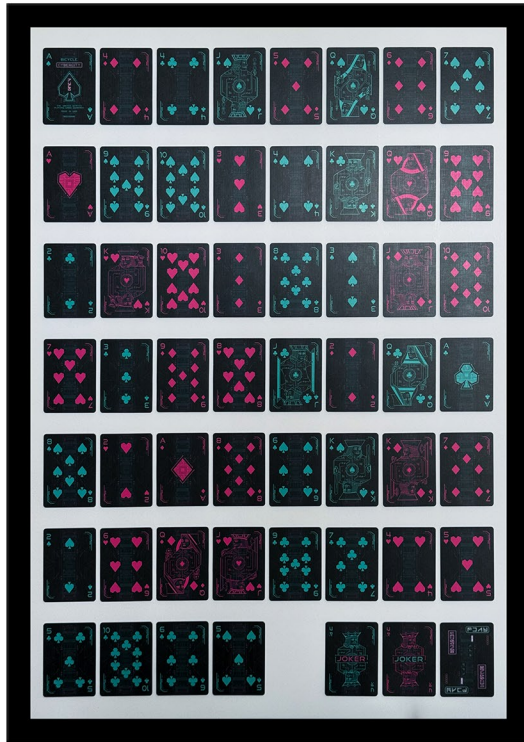

MICHAL MARKOWSKI

MIXED-MEDIA ;
PREMIUM CARD ASSEMBLAGE ;
A1; RIDGET FOAM PANELS ;
ALL EDITION 1 of 1 ;

Michal Markowski is a West London-based artist fascinated by mathematics, chaos, and chance.

His work explores the invisible patterns hidden in randomness. He takes a premium deck of playing cards, shuffles it thoroughly while recording the process to prove the authenticity of the unique outcome, and meticulously hand-assembles every card onto A1 canvas — permanently freezing one unrepeatable moment in time.

Drawing on the immense mathematics of 52! permutations, he creates bold, textured artworks that celebrate both chaos and order. Each piece is completely original and exists in only one version in the entire world.

Inimitable by Design. Unrepeatable by Nature.

Inimitable '26
series

CYBER CITY

Teal & Pink Neon
2026; Inimitable '26 #02

MIXED-MEDIA; PREMIUM CARD ASSEMBLAGE;
A1; RIDGET FOAM PANEL; EDITION 1 of 1

59.4 x 84.1 cm w/o frame