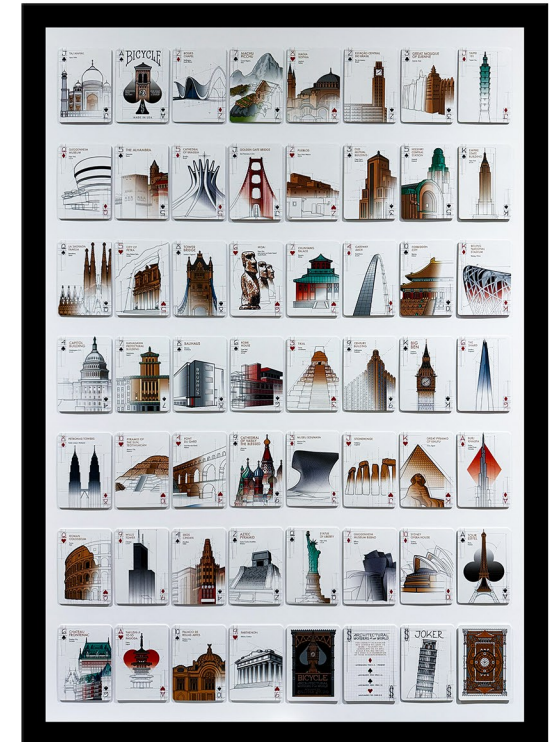

MIXED-MEDIA; PREMIUM CARD ASSEMBLAGE;
A1; RIDGET FOAM PANEL; EDITION 1 of 1

59.4 x 84.1 cm w/o frame

NEW MOON

Stargazer
2026; Inimitable '26 #05

MIXED-MEDIA; PREMIUM CARD ASSEMBLAGE;
A1; RIDGET FOAM PANEL; EDITION 1 of 1

59.4 x 84.1 cm w/o frame

SUNSPOT

Stargazer
2026; Inimitable '26 #08

MIXED-MEDIA; PREMIUM CARD ASSEMBLAGE;
A1; RIDGET FOAM PANEL; EDITION 1 of 1

59.4 x 84.1 cm w/o frame

ARCHITECTURAL WONDERS

Across the Ages
2026; Inimitable '26 #09